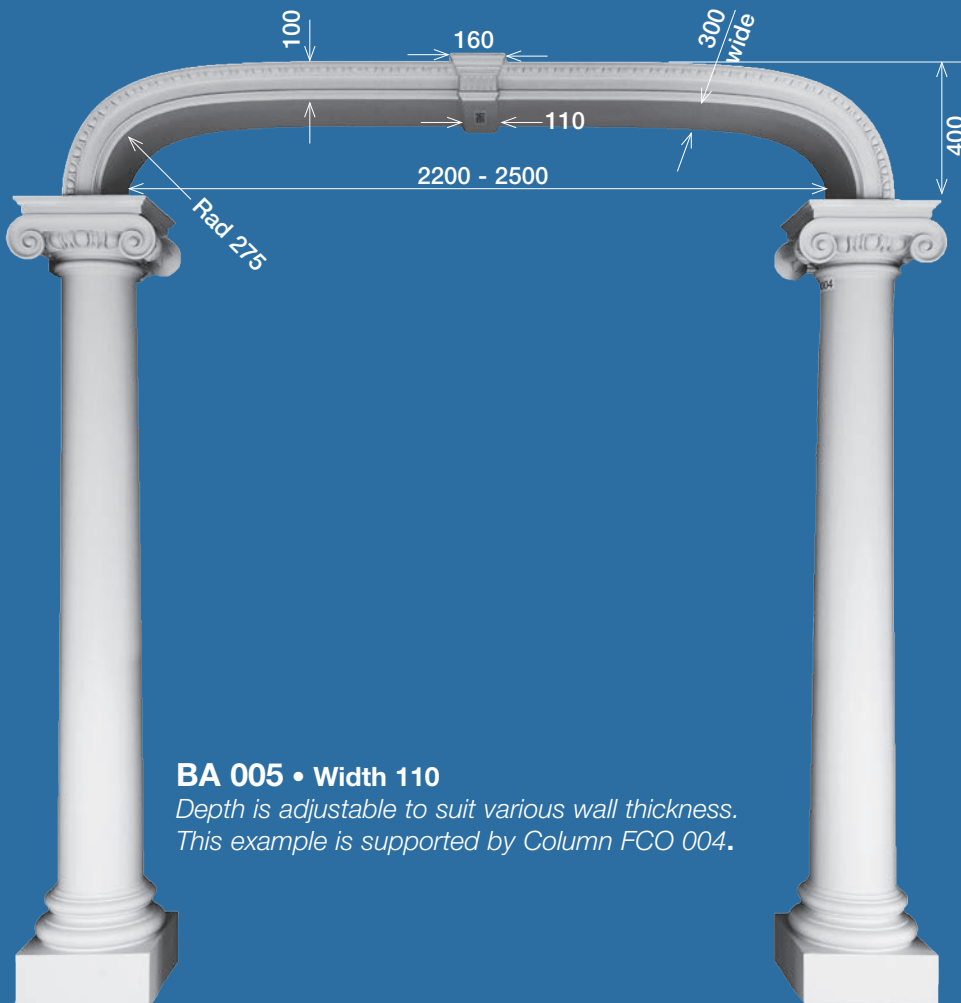

BA 001

BA 002

BA 003

Depth is adjustable to suit various wall thickness

BA 004

BA 005 • Width 110

Depth is adjustable to suit various wall thickness.
This example is supported by Column FCO 004.

ELLIPTICAL ARCH BA 006
Depth is adjustable to suit various wall thickness

BA 007
Depth is adjustable to suit various wall thickness

BA 008
Depth is adjustable to suit various wall thickness

BA 009 • Width 115 or 125
Opening is adjustable to suit various wall thickness

Column • Depth 140 (440 max)
Opening is adjustable to suit various wall thickness