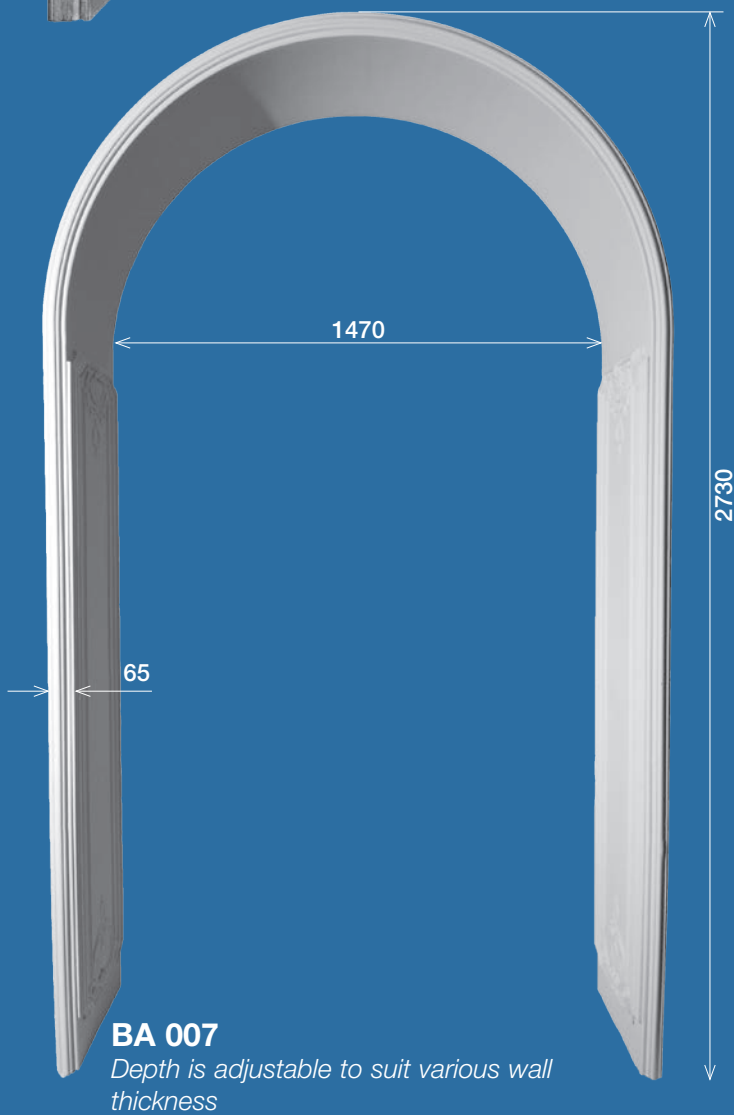

BA 001

BA 002

BA 003

Depth is adjustable to suit various wall thickness

BA 004

BA 005 • Width 110

Depth is adjustable to suit various wall thickness.
This example is supported by Column FCO 004.

ELLIPTICAL ARCH BA 006
Depth is adjustable to suit various wall thickness

BA 007
Depth is adjustable to suit various wall thickness

BA 008
Depth is adjustable to suit various wall thickness

BA 009 • Width 115 or 125
Opening is adjustable to suit various wall thickness

Column • Depth 140 (440 max)
Opening is adjustable to suit various wall thickness