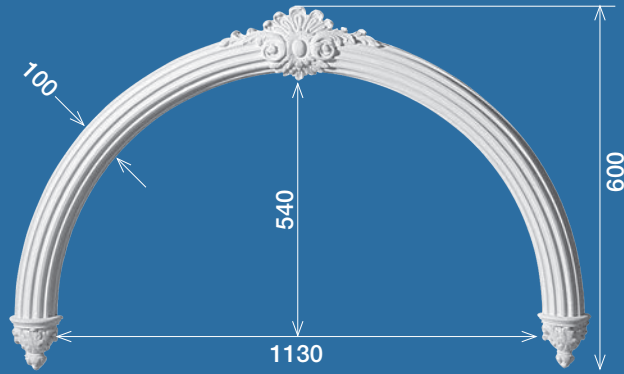

BA 001

BA 002

BA 003

Depth is adjustable to suit various wall thickness

BA 004

BA 005 • Width 110

Depth is adjustable to suit various wall thickness.
This example is supported by Column FCO 004.

ELLIPTICAL ARCH BA 006
Depth is adjustable to suit various wall thickness

BA 007
Depth is adjustable to suit various wall thickness

BA 008
Depth is adjustable to suit various wall thickness

BA 009 • Width 115 or 125
Opening is adjustable to suit various wall thickness

Column • Depth 140 (440 max)
Opening is adjustable to suit various wall thickness