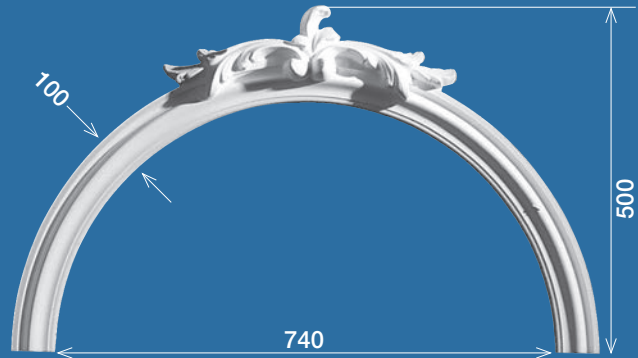

BA 001

BA 002

BA 003

Depth is adjustable to suit various wall thickness

BA 004

BA 005 • Width 110

Depth is adjustable to suit various wall thickness.
This example is supported by Column FCO 004.

ELLIPTICAL ARCH BA 006
Depth is adjustable to suit various wall thickness

BA 007
Depth is adjustable to suit various wall thickness

BA 008
Depth is adjustable to suit various wall thickness

BA 009 • Width 115 or 125
Opening is adjustable to suit various wall thickness

Column • Depth 140 (440 max)
Opening is adjustable to suit various wall thickness