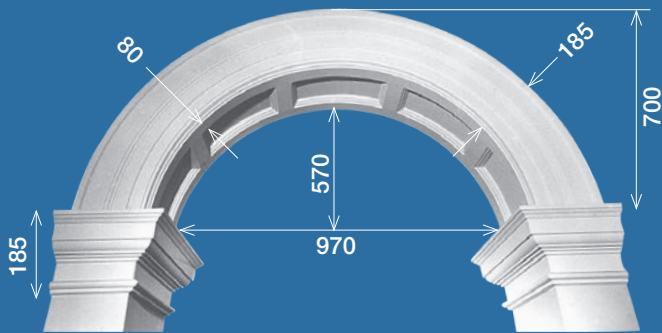

BA 001

BA 002

BA 003

Depth is adjustable to suit various wall thickness

BA 004

BA 005 • Width 110

Depth is adjustable to suit various wall thickness.
This example is supported by Column FCO 004.

ELLIPTICAL ARCH BA 006
Depth is adjustable to suit various wall thickness

BA 007
Depth is adjustable to suit various wall thickness

BA 008
Depth is adjustable to suit various wall thickness

BA 009 • Width 115 or 125
Opening is adjustable to suit various wall thickness

Column • Depth 140 (440 max)
Opening is adjustable to suit various wall thickness