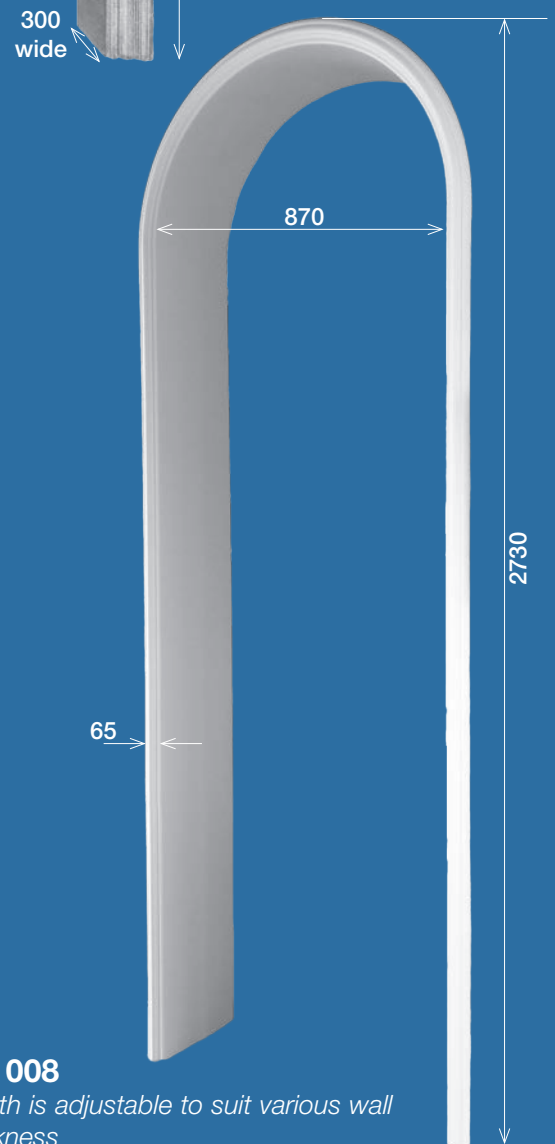

BA 001

BA 002

BA 003

Depth is adjustable to suit various wall thickness

BA 004

BA 005 • Width 110

Depth is adjustable to suit various wall thickness.
This example is supported by Column FCO 004.

ELLIPTICAL ARCH BA 006
Depth is adjustable to suit various wall thickness

BA 007
Depth is adjustable to suit various wall thickness

BA 008
Depth is adjustable to suit various wall thickness

BA 009 • Width 115 or 125
Opening is adjustable to suit various wall thickness

Column • Depth 140 (440 max)
Opening is adjustable to suit various wall thickness