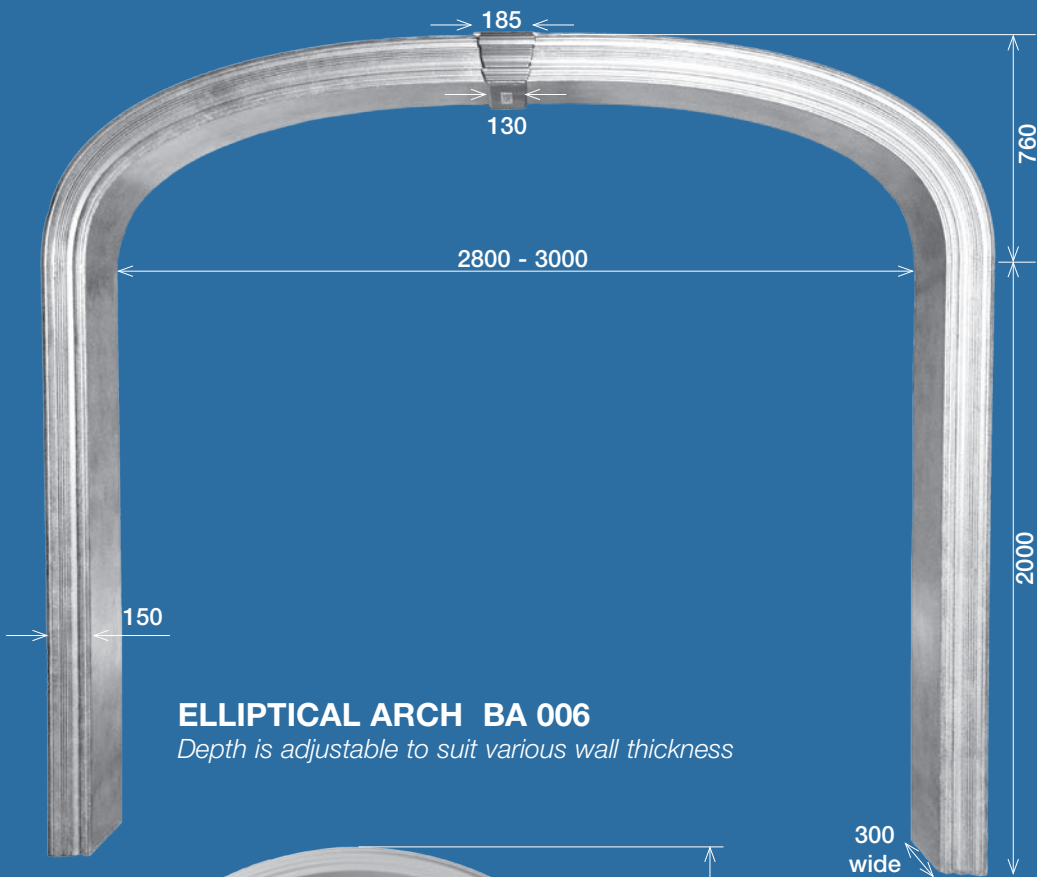

BA 001

BA 002

BA 003

Depth is adjustable to suit various wall thickness

BA 004

BA 005 • Width 110

Depth is adjustable to suit various wall thickness.
This example is supported by Column FCO 004.

ELLIPTICAL ARCH BA 006
Depth is adjustable to suit various wall thickness

BA 007
Depth is adjustable to suit various wall thickness

BA 008
Depth is adjustable to suit various wall thickness

BA 009 • Width 115 or 125
Opening is adjustable to suit various wall thickness

Column • Depth 140 (440 max)
Opening is adjustable to suit various wall thickness