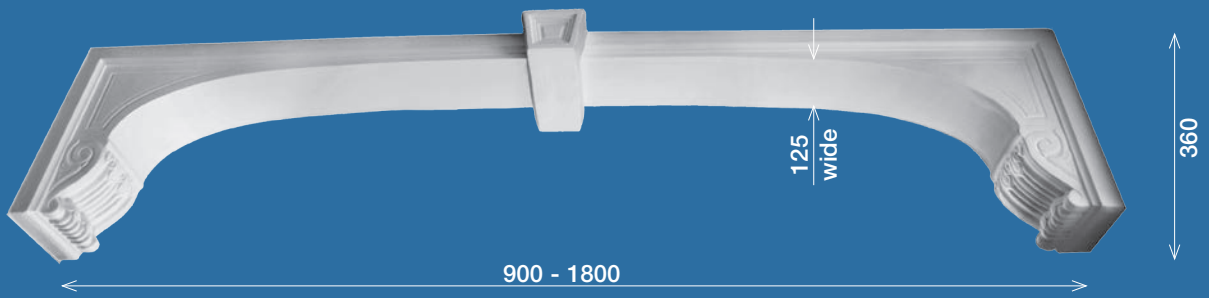

BA 001

BA 002

BA 003

Depth is adjustable to suit various wall thickness

BA 004

BA 005 • Width 110

Depth is adjustable to suit various wall thickness.
This example is supported by Column FCO 004.

ELLIPTICAL ARCH BA 006
Depth is adjustable to suit various wall thickness

BA 007
Depth is adjustable to suit various wall thickness

BA 008
Depth is adjustable to suit various wall thickness

BA 009 • Width 115 or 125
Opening is adjustable to suit various wall thickness

Column • Depth 140 (440 max)
Opening is adjustable to suit various wall thickness