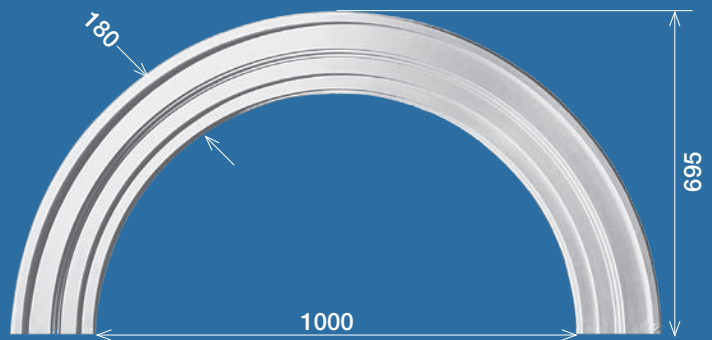

BA 001

BA 002

BA 003

Depth is adjustable to suit various wall thickness

BA 004

BA 005 • Width 110

Depth is adjustable to suit various wall thickness.
This example is supported by Column FCO 004.

ELLIPTICAL ARCH BA 006
Depth is adjustable to suit various wall thickness

BA 007
Depth is adjustable to suit various wall thickness

BA 008
Depth is adjustable to suit various wall thickness

BA 009 • Width 115 or 125
Opening is adjustable to suit various wall thickness

Column • Depth 140 (440 max)
Opening is adjustable to suit various wall thickness