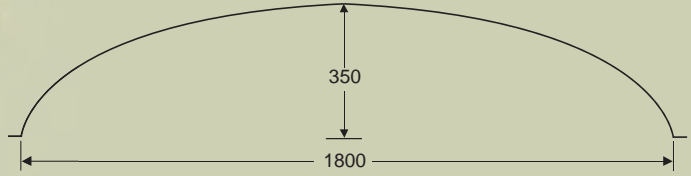

# Domes

Ritz Carlton, Sydney

**BDM 001**  
Diameter 1230 • Depth 60

**BDM 004**  
Diameter 1060 • Depth 60

**BDM 002**  
Diameter 1030 • Depth 80

**BDM 005**  
Diameter 660 • Depth 100

**BDM 003**  
Diameter 1080 • Depth 340

**BDM 006**  
Diameter 1160 • Depth 300

All dimensions are approximate

**BDM 007** Diameter 1600 • Depth 240

**BDM 007** Cross section view

**BDM 008\*** Diameter 2400 • Depth 280 with light box

\* This dome has been illuminated with fibre optic lighting for special effect

**BDM 008** Cross section view

**BDM 009** Diameter 1240 • Depth 610

**BDM 009** Cross section view

**BDM 010** Cross section view

**BDM 010** Diameter 1800 • Depth 350

**BDM 011\*** Diameter 3350 • Depth 400

**BDM 017** Cross section view

**BDM 018** Length 2010 • Width 1330 • Depth 280

**BDM 018** Cross section view

**BDM 019** Diameter 2710 • Depth 680  
Diameter 3300 • Depth 690

**BDM 019** Cross section view