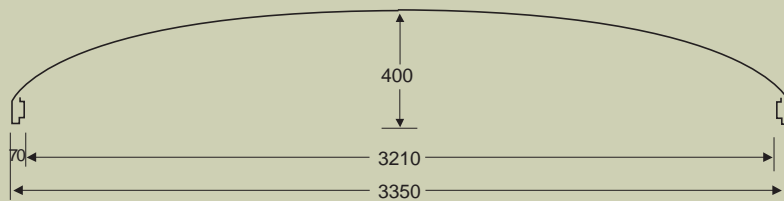

**BDM 006**  
Diameter 1160 • Depth 300

All dimensions are approximate

**BDM 007** Diameter 1600 • Depth 240

**BDM 007** Cross section view

**BDM 008\*** Diameter 2400 • Depth 280 with light box

\* This dome has been illuminated with fibre optic lighting for special effect

**BDM 008** Cross section view

**BDM 009** Diameter 1240 • Depth 610

**BDM 009** Cross section view

**BDM 010** Cross section view

**BDM 010** Diameter 1800 • Depth 350

**BDM 011\*** Diameter 3350 • Depth 400

\* This dome has been illuminated with fibre optic lighting for special effect

**BDM 011** Cross section view

**BDM 012** Cross section view

**BDM 012\*** Diameter 1220 • Depth 470

\* This dome has been illuminated with fibre optic lighting for special effect

**BDM 013** Diameter 1160 • Depth 300

**BDM 013** Cross section view

**BDM 014** Diameter 840 • Depth 300

**BDM 014** Cross section view

**BDM 015** Length 2010 • Width 1330 • Depth 280

**BDM 015** Cross section view