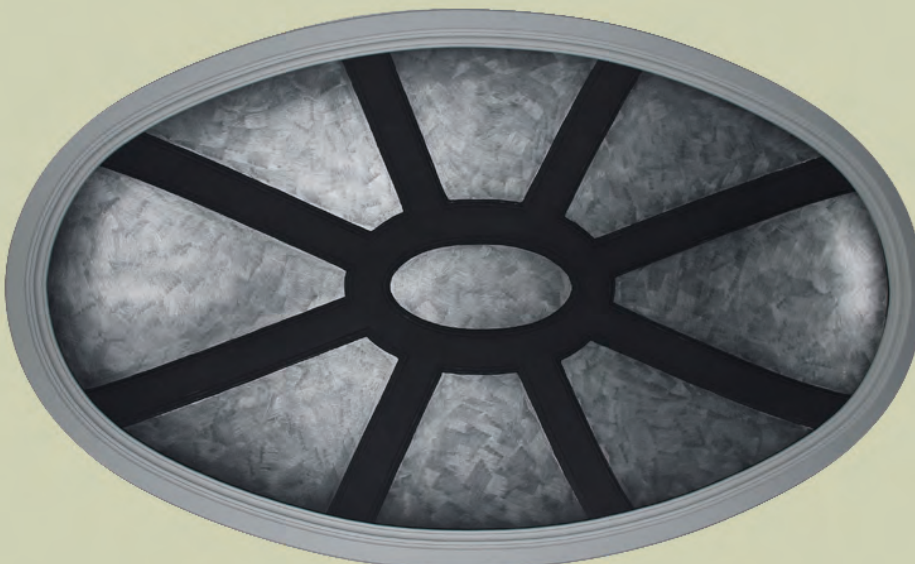

**BDM 006**  
Diameter 1160 • Depth 300

All dimensions are approximate

**BDM 007** Diameter 1600 • Depth 240

**BDM 007** Cross section view

**BDM 008\*** Diameter 2400 • Depth 280 with light box

\* This dome has been illuminated with fibre optic lighting for special effect

\* This dome has been illuminated with fibre optic lighting for special effect

**BDM 011** Cross section view

**BDM 012** Cross section view

**BDM 012\*** Diameter 1220 • Depth 470

\* This dome has been illuminated with fibre optic lighting for special effect

**BDM 013** Diameter 1160 • Depth 300

**BDM 013** Cross section view

**BDM 014** Diameter 840 • Depth 300

**BDM 014** Cross section view

**BDM 015** Length 2010 • Width 1330 • Depth 280

**BDM 015** Cross section view

**BDM 016\*** Length 2900 • Width 1700 • Depth 300

\* This dome has been illuminated with fibre optic lighting for special effect

**BDM 016** Cross section view

**BDM 017** Length 2900 • Width 1700 • Depth 300