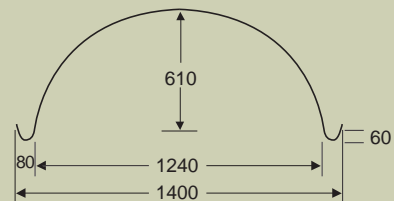

**BDM 006**  
Diameter 1160 • Depth 300

All dimensions are approximate

**BDM 007** Diameter 1600 • Depth 240

**BDM 007** Cross section view

**BDM 008\*** Diameter 2400 • Depth 280 with light box

\* This dome has been illuminated with fibre optic lighting for special effect

**BDM 008** Cross section view

**BDM 009** Diameter 1240 • Depth 610

**BDM 009** Cross section view

**BDM 010** Cross section view

**BDM 010** Diameter 1800 • Depth 350

**BDM 011\*** Diameter 3350 • Depth 400

**BDM 017** Cross section view

**BDM 018** Length 2010 • Width 1330 • Depth 280

**BDM 018** Cross section view

**BDM 019** Diameter 2710 • Depth 680  
Diameter 3300 • Depth 690

**BDM 019** Cross section view

All dimensions are approximate

**BDM 020** Diameter 2400 • Depth 680

**BDM 020** Cross section view

**BDM 021** Length 1100 • Width 700 • Depth 370

**BDM 021** Cross section view