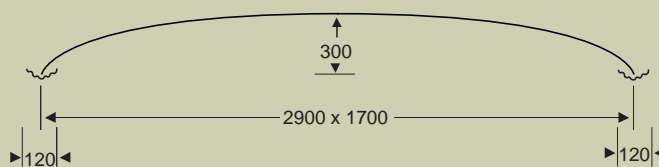

**BDM 013** Diameter 1160 • Depth 300

**BDM 013** Cross section view

**BDM 014** Diameter 840 • Depth 300

**BDM 014** Cross section view

**BDM 015** Length 2010 • Width 1330 • Depth 280

**BDM 015** Cross section view

**BDM 016\*** Length 2900 • Width 1700 • Depth 300

\* This dome has been illuminated with fibre optic lighting for special effect

**BDM 016** Cross section view

**BDM 017** Length 2900 • Width 1700 • Depth 300

**BDM 017** Cross section view

**BDM 018** Length 2010 • Width 1330 • Depth 280

**BDM 018** Cross section view

**BDM 019** Diameter 2710 • Depth 680  
Diameter 3300 • Depth 690

**BDM 019** Cross section view

All dimensions are approximate

**BDM 020** Diameter 2400 • Depth 680

**BDM 020** Cross section view

**BDM 021** Length 1100 • Width 700 • Depth 370

**BDM 021** Cross section view