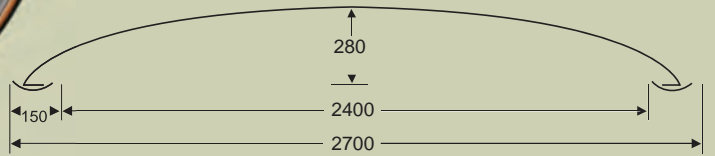

**BDM 006**  
Diameter 1160 • Depth 300

All dimensions are approximate

**BDM 007** Diameter 1600 • Depth 240

**BDM 007** Cross section view

**BDM 008\*** Diameter 2400 • Depth 280 with light box

\* This dome has been illuminated with fibre optic lighting for special effect

**BDM 008** Cross section view

**BDM 009** Diameter 1240 • Depth 610

**BDM 009** Cross section view

**BDM 010** Cross section view

**BDM 010** Diameter 1800 • Depth 350

**BDM 011\*** Diameter 3350 • Depth 400

**BDM 017** Cross section view

**BDM 018** Length 2010 • Width 1330 • Depth 280

**BDM 018** Cross section view

**BDM 019** Diameter 2710 • Depth 680  
Diameter 3300 • Depth 690

**BDM 019** Cross section view

All dimensions are approximate

**BDM 020** Diameter 2400 • Depth 680

**BDM 020** Cross section view

**BDM 021** Length 1100 • Width 700 • Depth 370

**BDM 021** Cross section view