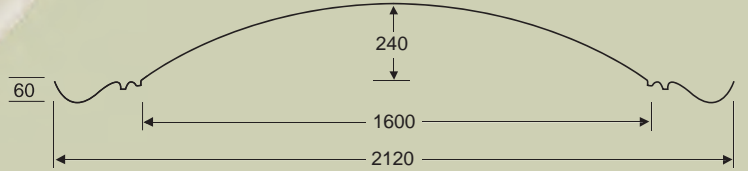

# Domes

Ritz Carlton, Sydney

**BDM 001**  
Diameter 1230 • Depth 60

**BDM 004**  
Diameter 1060 • Depth 60

**BDM 002**  
Diameter 1030 • Depth 80

**BDM 005**  
Diameter 660 • Depth 100

**BDM 003**  
Diameter 1080 • Depth 340

**BDM 006**  
Diameter 1160 • Depth 300

All dimensions are approximate

**BDM 007** Diameter 1600 • Depth 240

**BDM 007** Cross section view

**BDM 008\*** Diameter 2400 • Depth 280 with light box

\* This dome has been illuminated with fibre optic lighting for special effect

**BDM 008** Cross section view

**BDM 009** Diameter 1240 • Depth 610

**BDM 009** Cross section view

**BDM 010** Cross section view

**BDM 010** Diameter 1800 • Depth 350

**BDM 011\*** Diameter 3350 • Depth 400

**BDM 017** Cross section view

**BDM 018** Length 2010 • Width 1330 • Depth 280

**BDM 018** Cross section view

**BDM 019** Diameter 2710 • Depth 680  
Diameter 3300 • Depth 690

**BDM 019** Cross section view