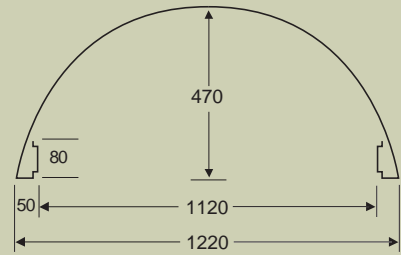

BDM 012 Cross section view

BDM 012* Diameter 1220 • Depth 470

* This dome has been illuminated with fibre optic lighting for special effect