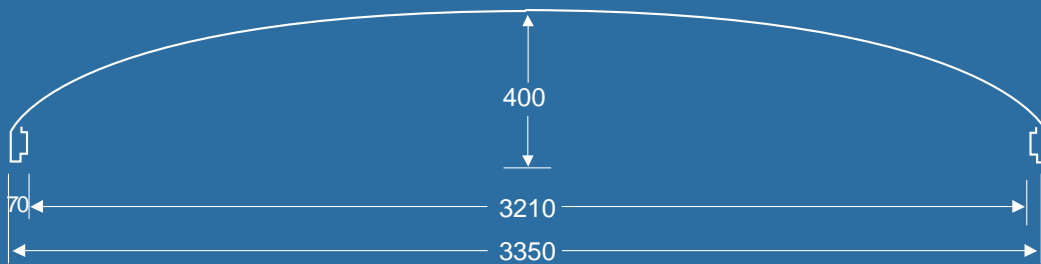

BDM 008 Cross section view

BDM 009 Diameter 1240 • Depth 610

BDM 009 Cross section view

BDM 010 Diameter 1800 • Depth 350

BDM 010 Cross section view

BDM 011* Diameter 3350 • Depth 400

* This dome has been illuminated with fibre optic lighting for special effect