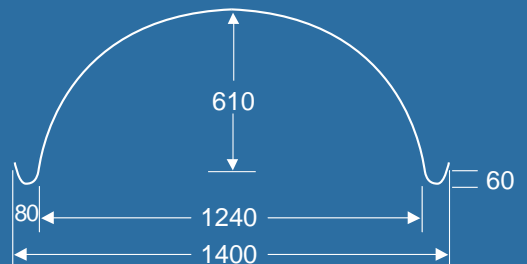

BDM 003

Diameter 1080 • Depth 340

BDM 006

Diameter 1160 • Depth 300

BDM 007 Diameter 1600 • Depth 240

BDM 007 Cross section view

BDM 008* Diameter 2400 • Depth 280 with light box

* This dome has been illuminated with fibre optic lighting for special effect

BDM 008 Cross section view

BDM 009 Diameter 1240 • Depth 610

BDM 009 Cross section view

BDM 010 Diameter 1800 • Depth 350

BDM 010 Cross section view

BDM 011* Diameter 3350 • Depth 400

* This dome has been illuminated with fibre optic lighting for special effect

BDM 014 Diameter 840 • Depth 300

BDM 014 Cross section view

BDM 015 Length 2010 • Width 1330 • Depth 280

BDM 015 Cross section view

BDM 016* Length 2900 • Width 1700 • Depth 300

* This dome has been illuminated with fibre optic lighting for special effect

BDM 016 Cross section view

BDM 017 Length 2900 • Width 1700 • Depth 300

BDM 017 Cross section view

BDM 018 Length 2010 • Width 1330 • Depth 280

BDM 018 Cross section view

BDM 019 Diameter 2710 • Depth 680
Diameter 3300 • Depth 690