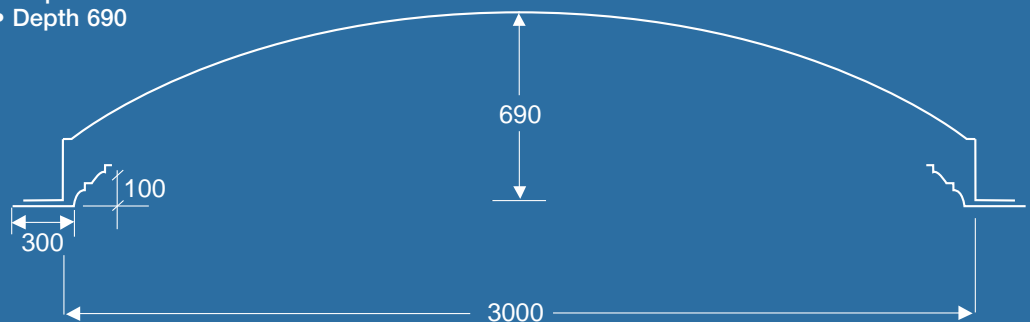

BDM 016 Cross section view

BDM 017 Length 2900 • Width 1700 • Depth 300

BDM 017 Cross section view

BDM 018 Length 2010 • Width 1330 • Depth 280

BDM 018 Cross section view

BDM 019 Diameter 2710 • Depth 680
Diameter 3300 • Depth 690

BDM 019 Cross section view

BDM 020 Diameter 2400 • Depth 680

BDM 020 Cross section view

BDM 021 Length 1100 • Width 700 • Depth 370

BDM 021 Cross section view

Bailey Interiors has been supplying the building and architectural industry with the finest quality cornices for over seventy years. The Standard Range features outstanding quality, elegant style, finish and unbeatable value.