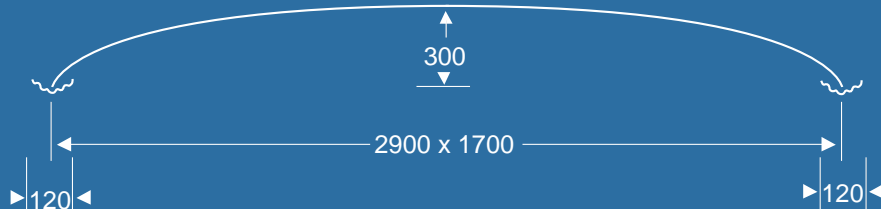

BDM 011 Cross section view

BDM 012 Cross section view

BDM 012* Diameter 1220 • Depth 470

* This dome has been illuminated with fibre optic lighting for special effect

BDM 013 Diameter 1160 • Depth 300

BDM 013 Cross section view

BDM 014 Diameter 840 • Depth 300

BDM 014 Cross section view

BDM 015 Length 2010 • Width 1330 • Depth 280

BDM 015 Cross section view

BDM 016* Length 2900 • Width 1700 • Depth 300

* This dome has been illuminated with fibre optic lighting for special effect

BDM 016 Cross section view

BDM 017 Length 2900 • Width 1700 • Depth 300

BDM 017 Cross section view

BDM 018 Length 2010 • Width 1330 • Depth 280

BDM 018 Cross section view

BDM 019 Diameter 2710 • Depth 680
Diameter 3300 • Depth 690

BDM 019 Cross section view

BDM 020 Diameter 2400 • Depth 680

BDM 020 Cross section view

BDM 021 Length 1100 • Width 700 • Depth 370

BDM 021 Cross section view

Bailey Interiors has been supplying the building and architectural industry with the finest quality cornices for over seventy years. The Standard Range features outstanding quality, elegant style, finish and unbeatable value.