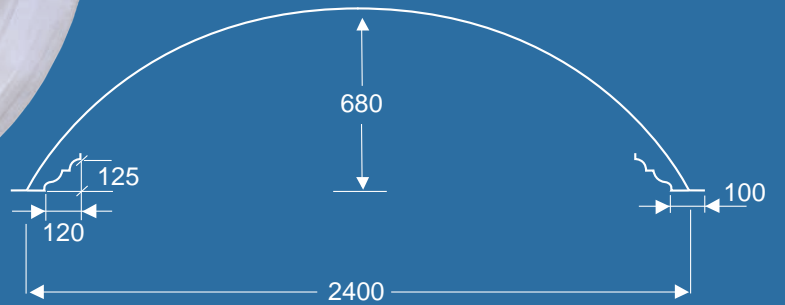

BDM 014 Diameter 840 • Depth 300

BDM 014 Cross section view

BDM 015 Length 2010 • Width 1330 • Depth 280

BDM 015 Cross section view

BDM 016* Length 2900 • Width 1700 • Depth 300

* This dome has been illuminated with fibre optic lighting for special effect

BDM 016 Cross section view

BDM 017 Length 2900 • Width 1700 • Depth 300

BDM 017 Cross section view

BDM 018 Length 2010 • Width 1330 • Depth 280

BDM 018 Cross section view

BDM 019 Diameter 2710 • Depth 680
Diameter 3300 • Depth 690

BDM 019 Cross section view

BDM 020 Diameter 2400 • Depth 680

BDM 020 Cross section view

BDM 021 Length 1100 • Width 700 • Depth 370

BDM 021 Cross section view

Bailey Interiors has been supplying the building and architectural industry with the finest quality cornices for over seventy years. The Standard Range features outstanding quality, elegant style, finish and unbeatable value.