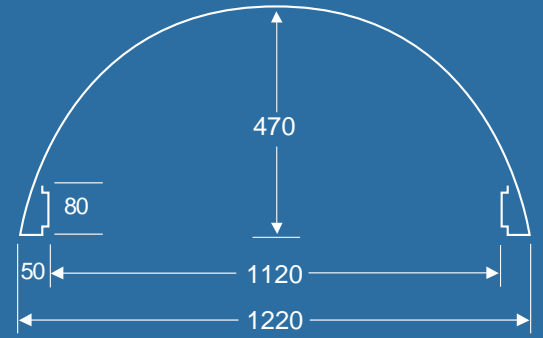

BDM 008 Cross section view

BDM 009 Diameter 1240 • Depth 610

BDM 009 Cross section view

BDM 010 Diameter 1800 • Depth 350

BDM 010 Cross section view

BDM 011* Diameter 3350 • Depth 400

* This dome has been illuminated with fibre optic lighting for special effect

BDM 011 Cross section view

BDM 012 Cross section view

BDM 012* Diameter 1220 • Depth 470

* This dome has been illuminated with fibre optic lighting for special effect

BDM 013 Diameter 1160 • Depth 300

BDM 013 Cross section view

BDM 014 Diameter 840 • Depth 300

BDM 014 Cross section view

BDM 015 Length 2010 • Width 1330 • Depth 280

BDM 015 Cross section view

BDM 016* Length 2900 • Width 1700 • Depth 300

* This dome has been illuminated with fibre optic lighting for special effect

BDM 016 Cross section view

BDM 017 Length 2900 • Width 1700 • Depth 300

BDM 017 Cross section view

BDM 018 Length 2010 • Width 1330 • Depth 280

BDM 018 Cross section view

BDM 019 Diameter 2710 • Depth 680
Diameter 3300 • Depth 690