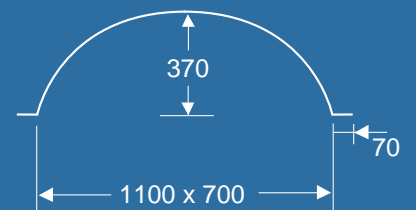

BDM 014 Diameter 840 • Depth 300

BDM 014 Cross section view

BDM 015 Length 2010 • Width 1330 • Depth 280

BDM 015 Cross section view

BDM 016* Length 2900 • Width 1700 • Depth 300

* This dome has been illuminated with fibre optic lighting for special effect

BDM 016 Cross section view

BDM 017 Length 2900 • Width 1700 • Depth 300

BDM 017 Cross section view

BDM 018 Length 2010 • Width 1330 • Depth 280

BDM 018 Cross section view

BDM 019 Diameter 2710 • Depth 680
Diameter 3300 • Depth 690

BDM 019 Cross section view

BDM 020 Diameter 2400 • Depth 680

BDM 020 Cross section view

BDM 021 Length 1100 • Width 700 • Depth 370

BDM 021 Cross section view

Bailey Interiors has been supplying the building and architectural industry with the finest quality cornices for over seventy years. The Standard Range features outstanding quality, elegant style, finish and unbeatable value.