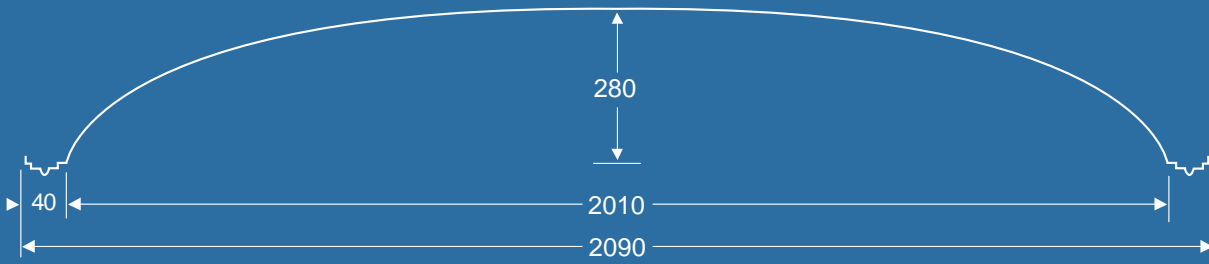

BDM 016 Cross section view

BDM 017 Length 2900 • Width 1700 • Depth 300

BDM 017 Cross section view

BDM 018 Length 2010 • Width 1330 • Depth 280

BDM 018 Cross section view

BDM 019 Diameter 2710 • Depth 680
Diameter 3300 • Depth 690

BDM 019 Cross section view

BDM 020 Diameter 2400 • Depth 680

BDM 020 Cross section view

BDM 021 Length 1100 • Width 700 • Depth 370

BDM 021 Cross section view

Bailey Interiors has been supplying the building and architectural industry with the finest quality cornices for over seventy years. The Standard Range features outstanding quality, elegant style, finish and unbeatable value.