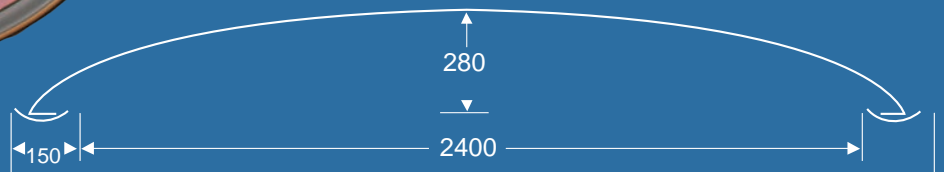

BDM 001

Diameter 1230 • Depth 60

BDM 004

Diameter 1060 • Depth 60

BDM 002

Diameter 1030 • Depth 80

BDM 005

Diameter 660 • Depth 100

BDM 003

Diameter 1080 • Depth 340

BDM 006

Diameter 1160 • Depth 300

BDM 007 Diameter 1600 • Depth 240

BDM 007 Cross section view

BDM 008* Diameter 2400 • Depth 280 with light box

* This dome has been illuminated with fibre optic lighting for special effect

BDM 008 Cross section view

BDM 009 Diameter 1240 • Depth 610

BDM 009 Cross section view

BDM 010 Diameter 1800 • Depth 350

BDM 010 Cross section view

BDM 011* Diameter 3350 • Depth 400

* This dome has been illuminated with fibre optic lighting for special effect