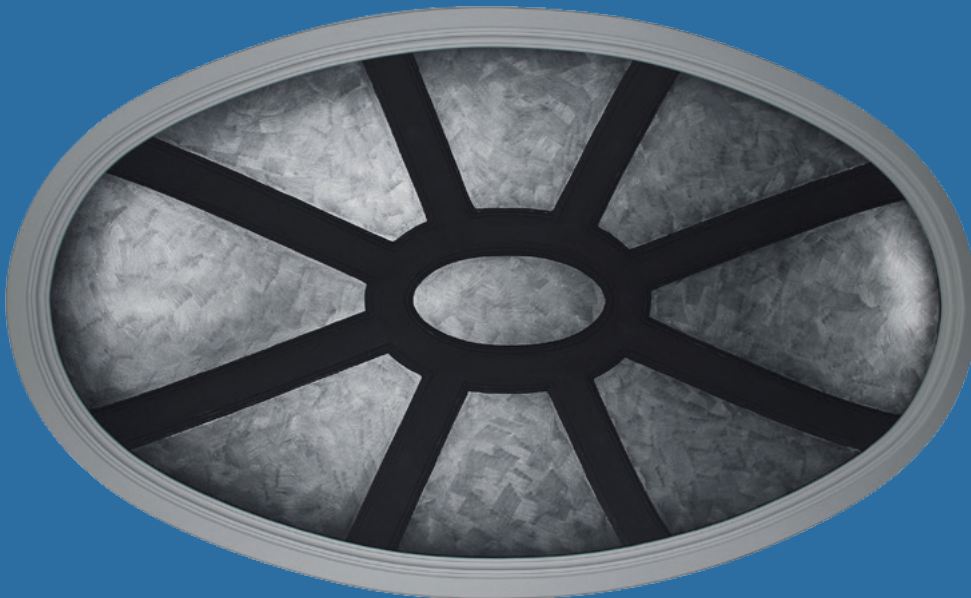

BDM 017 Length 2900 • Width 1700 • Depth 300