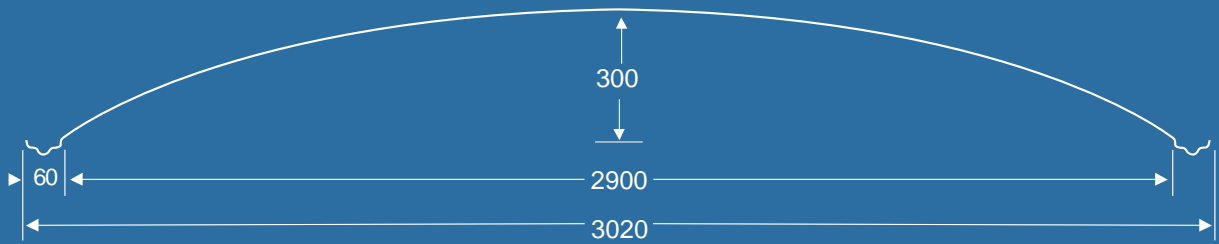

BDM 014 Diameter 840 • Depth 300

BDM 014 Cross section view

BDM 015 Length 2010 • Width 1330 • Depth 280

BDM 015 Cross section view

BDM 016* Length 2900 • Width 1700 • Depth 300

* This dome has been illuminated with fibre optic lighting for special effect

BDM 016 Cross section view

BDM 017 Length 2900 • Width 1700 • Depth 300

BDM 017 Cross section view

BDM 018 Length 2010 • Width 1330 • Depth 280

BDM 018 Cross section view

BDM 019 Diameter 2710 • Depth 680
Diameter 3300 • Depth 690

BDM 019 Cross section view

BDM 020 Diameter 2400 • Depth 680

BDM 020 Cross section view

BDM 021 Length 1100 • Width 700 • Depth 370

BDM 021 Cross section view

Bailey Interiors has been supplying the building and architectural industry with the finest quality cornices for over seventy years. The Standard Range features outstanding quality, elegant style, finish and unbeatable value.