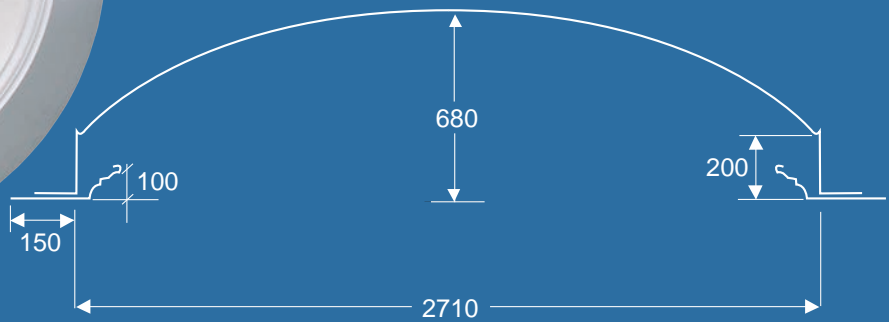

BDM 014 Diameter 840 • Depth 300

BDM 014 Cross section view

BDM 015 Length 2010 • Width 1330 • Depth 280

BDM 015 Cross section view

BDM 016* Length 2900 • Width 1700 • Depth 300

* This dome has been illuminated with fibre optic lighting for special effect

BDM 016 Cross section view

BDM 017 Length 2900 • Width 1700 • Depth 300

BDM 017 Cross section view

BDM 018 Length 2010 • Width 1330 • Depth 280

BDM 018 Cross section view

BDM 019 Diameter 2710 • Depth 680
Diameter 3300 • Depth 690

BDM 019 Cross section view

BDM 020 Diameter 2400 • Depth 680

BDM 020 Cross section view

BDM 021 Length 1100 • Width 700 • Depth 370

BDM 021 Cross section view

Bailey Interiors has been supplying the building and architectural industry with the finest quality cornices for over seventy years. The Standard Range features outstanding quality, elegant style, finish and unbeatable value.