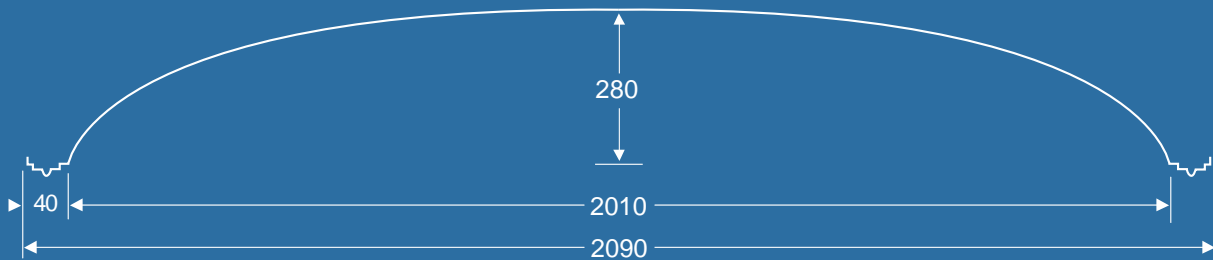

BDM 015 Cross section view