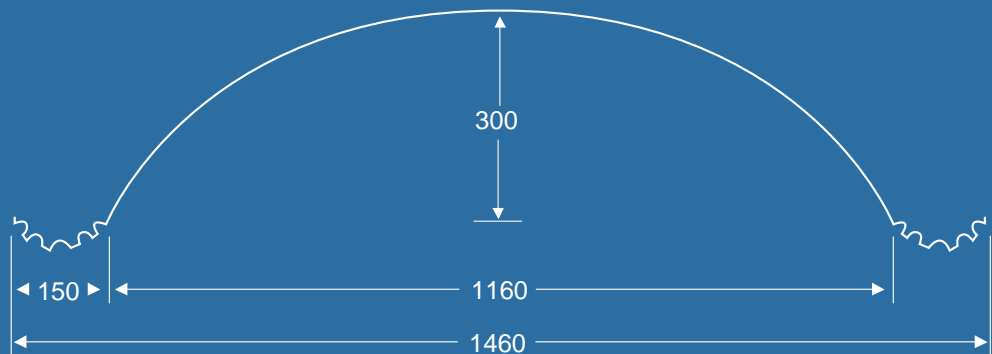

BDM 011 Cross section view

BDM 012 Cross section view

BDM 012* Diameter 1220 • Depth 470

* This dome has been illuminated with fibre optic lighting for special effect

BDM 013 Diameter 1160 • Depth 300

BDM 013 Cross section view