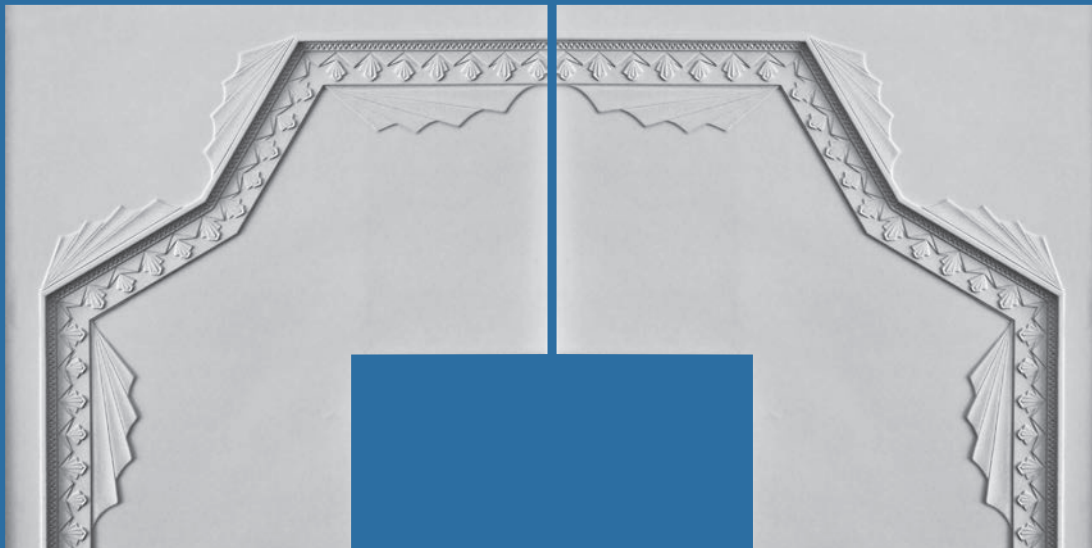

BCP 009 • Full panel 1680 x 1680