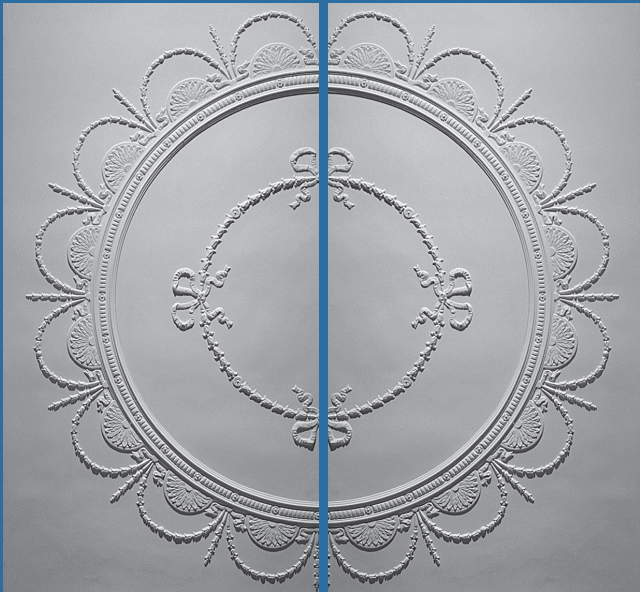

BCP 001B • 1150 x 1150

Join

BCP 002A • 1080 x 1120

BCP 002B • 1080 x 1120

Join

BCP 005 • Full panel 2340 x 1215

BCP 003A • 1400 x 1400

BCP 003B • 920 x 1400

Join

BCP 004A • 1400 x 1400

BCP 004B • 1060 x 1400

Join

BCP 006 • Full panel 2440 x 1220

< Panel from Anita's Theatre, Thirroul

Panel from Mortdale showroom at Bailey Interiors

BCP 007 • Full panel 2740 x 2740