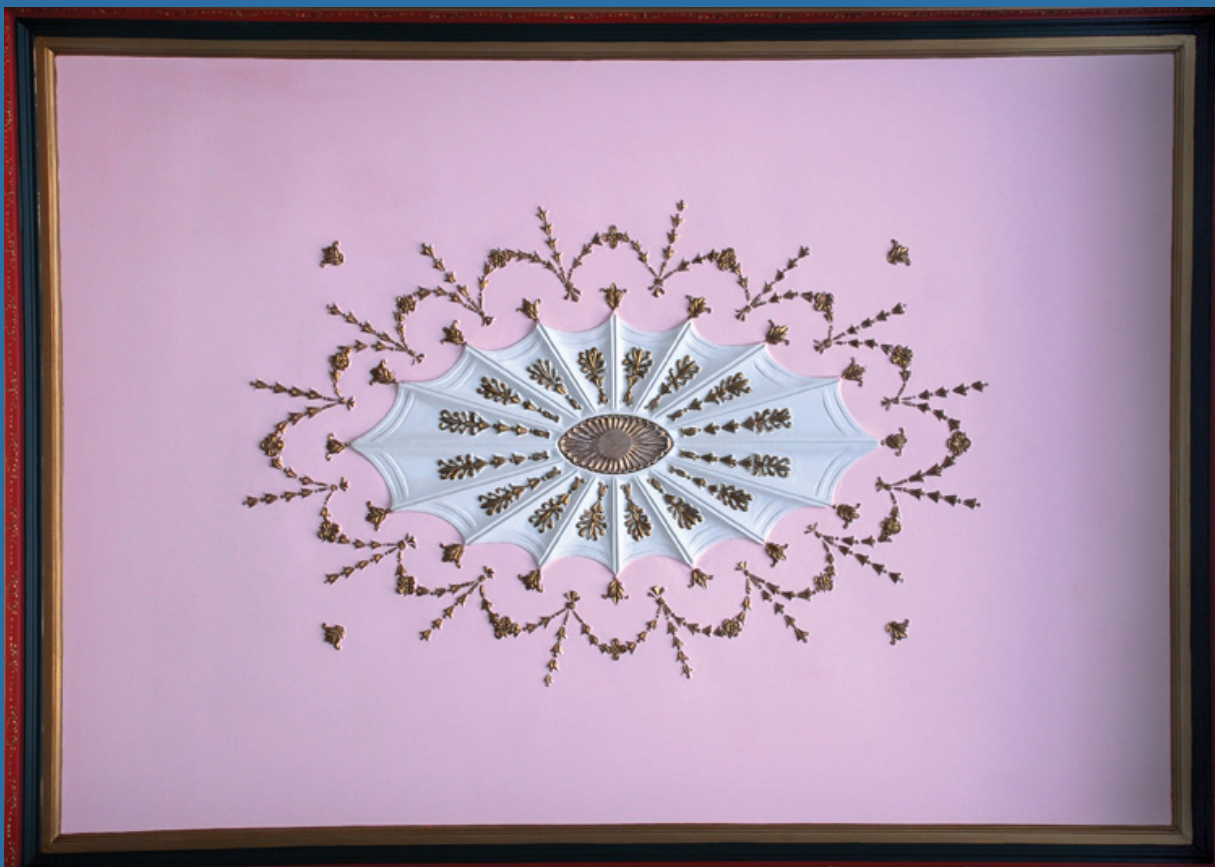

Join

BCP 004A • 1400 x 1400

BCP 004B • 1060 x 1400

Join

BCP 006 • Full panel 2440 x 1220

< Panel from Anita's Theatre, Thirroul

Panel from Mortdale showroom at Bailey Interiors

BCP 007 • Full panel 2740 x 2740

BCP 008 • Full panel 2440 x 2940

BCP 009 • Full panel 1680 x 1680

610

1070

1680

1680

Ceiling Panel from Anita's Theatre, Thirroul

BCP 010 • Full panel 2130 x 3060

BCP 011 • 2040 x 1400

BCP 012 • 1475 x 1475

BCP 011

Ceiling Panel from showroom at Bailey Interiors

BCP 013A • 1250 x 1250

BCP 013B • 1250 x 1250

◀ Join ▶

BCP 013A • BCP 013B • BCC 250