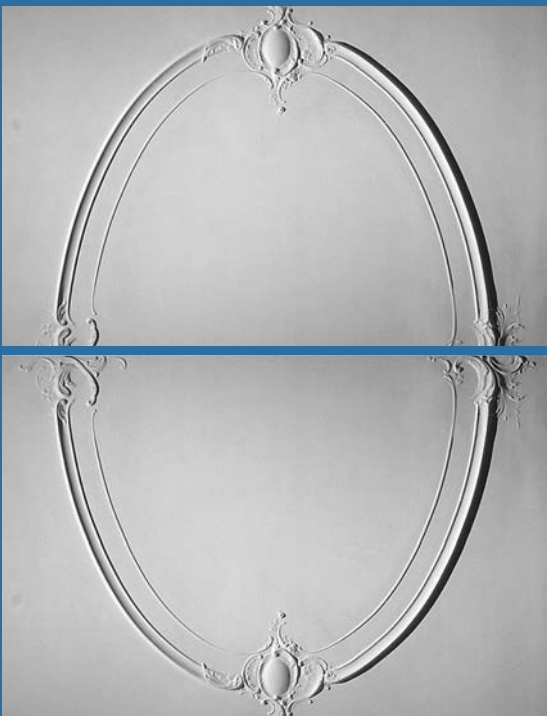

Join

BCP 004A • 1400 x 1400

BCP 004B • 1060 x 1400

Join

BCP 006 • Full panel 2440 x 1220

< Panel from Anita's Theatre, Thirroul

Panel from Mortdale showroom at Bailey Interiors

BCP 007 • Full panel 2740 x 2740

BCP 008 • Full panel 2440 x 2940

BCP 009 • Full panel 1680 x 1680

610

1070

1680

1680

Ceiling Panel from Anita's Theatre, Thirroul

BCP 010 • Full panel 2130 x 3060

BCP 011 • 2040 x 1400

BCP 012 • 1475 x 1475

BCP 011

Ceiling Panel from showroom at Bailey Interiors

BCP 013A • 1250 x 1250

BCP 013B • 1250 x 1250

◀ Join ▶

BCP 013A • BCP 013B • BCC 250