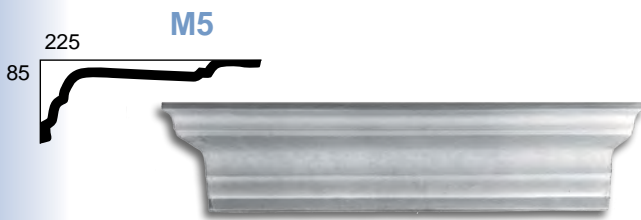

AVAILABLE IN RADIUSSES