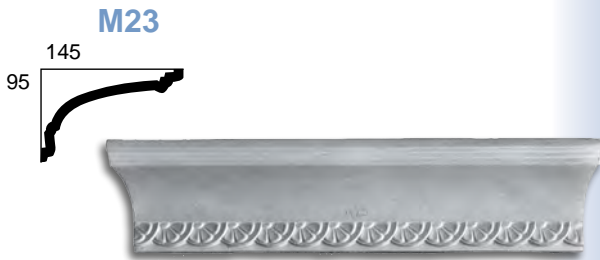

Cornices

The Sydney Plasterworks

RANGE OF DECORATIVE PLASTER PRODUCTS

Manufactured by:
BAILEY INTERIORS PTY LTD ABN: 36 003 722 665

SHOWROOM OPEN MON-FRI and SAT MORNINGS
83-85 Boundary Road, Mortdale NSW 2223
www.sydneyplasterworks.com.au
www.baileyinteriors.com.au
Phone: 9153 9326 Fax: 9534 6532

AVAILABLE IN RADIUSSES

AVAILABLE IN RADIUSSES

AVAILABLE IN RADIUSSES

AVAILABLE IN RADIUSSES

AVAILABLE IN RADIUSSES

AVAILABLE IN RADIUSSES

AVAILABLE IN RADIUSSES

AVAILABLE IN RADIUSSES