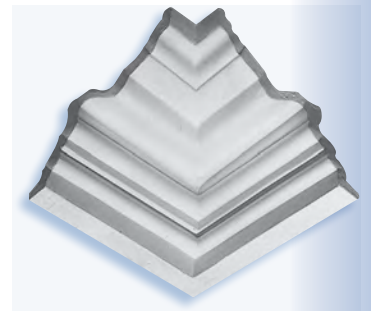

M78I
Internal