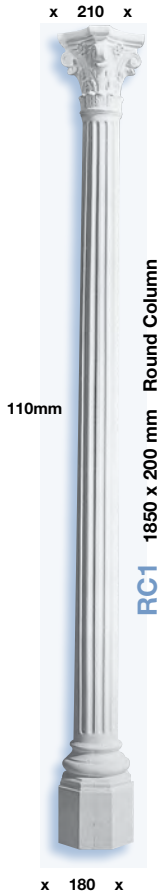

The background of the advertisement features a collage of various decorative plasterwork items. On the left, there are several pieces of plasterwork, including a large, ornate arch, a square decorative block with a floral motif, and several long, narrow strips with intricate carvings. On the right, there are several circular medallions with different designs, including floral patterns and sunburst motifs. The overall color scheme is a mix of light blue and white, with a black banner at the top and bottom.

Columns

A large, decorative arch plasterwork piece is positioned in the lower right quadrant of the advertisement. It features a classic, symmetrical design with a central keystone and ornate scrollwork on either side. The arch is rendered in a light blue color, matching the overall theme of the advertisement.

x 300 x
NB: BASE & TOP
SOLD SEPARATELY

Diameter 200 mm
300 mm
450 mm
600 mm

ORNAMENTAL
EXTERNAL CORNER

TO SUIT
ORNAMENTAL ARCHES

TO SUIT COLONIAL
MOULDING ARCHES

B200
B450
B600

B300
T300
T450
T600

All products can be fixed to any material used for interior linings.