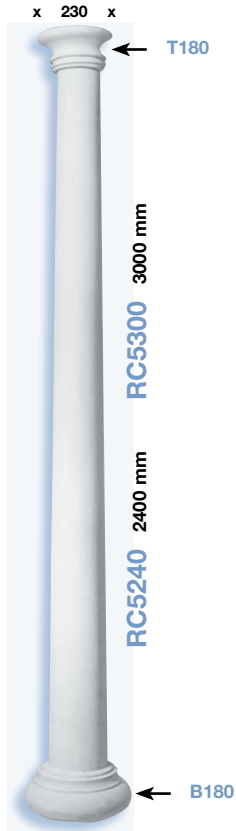

The background of the advertisement features a collage of various decorative plasterwork items. On the left, there are several pieces of plasterwork, including a large, ornate arch, a square decorative block with a floral motif, and several long, narrow strips with intricate carvings. On the right, there are several circular medallions with different designs, including floral patterns and sunburst motifs. The overall color scheme is a mix of light blue and white, with a black banner at the top and bottom.

Columns

A large, decorative arch plasterwork piece is positioned in the lower right quadrant of the advertisement. It features a classic, symmetrical design with a central keystone and ornate scrollwork on either side. The arch is rendered in a light blue color, matching the overall theme of the advertisement.

x 300 x
NB: BASE & TOP
SOLD SEPARATELY

Diameter 200 mm
300 mm
450 mm
600 mm

ORNAMENTAL
EXTERNAL CORNER

TO SUIT
ORNAMENTAL ARCHES

TO SUIT COLONIAL
MOULDING ARCHES

B200
B450
B600

B300
T300
T450
T600

All products can be fixed to any material used for interior linings.