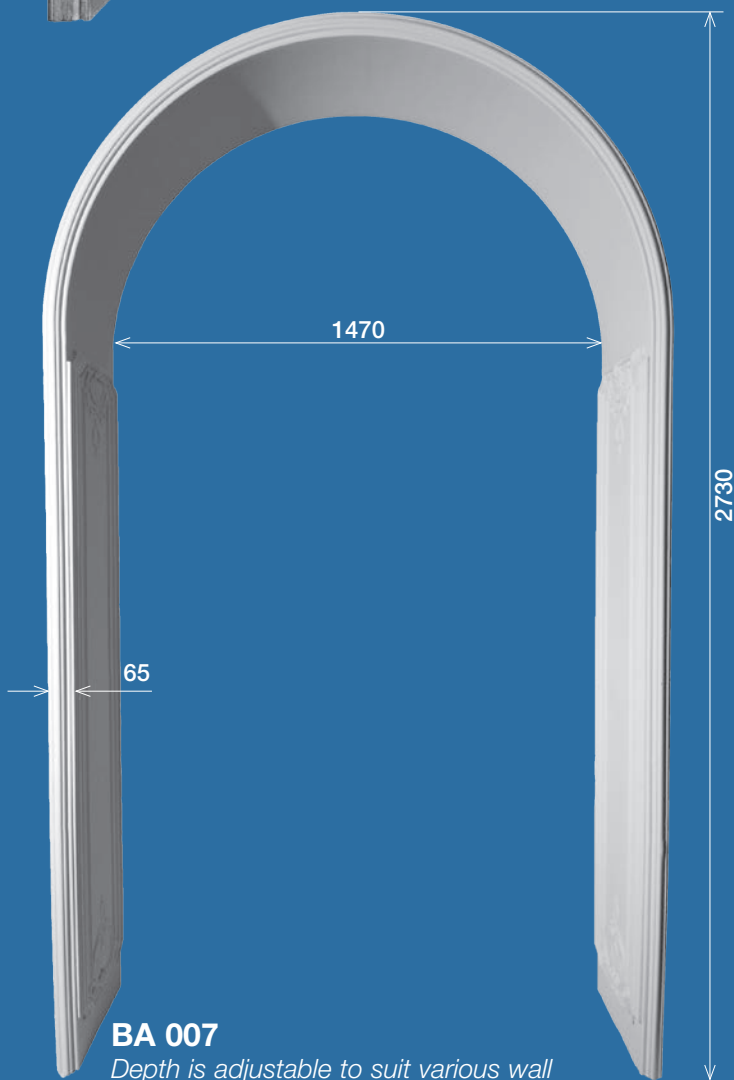

BA 001

BA 002

BA 003

Depth is adjustable to suit various wall thickness

BA 004

BA 005 • Width 110

*Depth is adjustable to suit various wall thickness.
This example is supported by Column FCO 004.*

ELLIPTICAL ARCH BA 006
Depth is adjustable to suit various wall thickness

BA 007
Depth is adjustable to suit various wall thickness

BA 008
Depth is adjustable to suit various wall thickness

BA 009 • Width 115 or 125
Opening is adjustable to suit various wall thickness

Column • Depth 140 (440 max)
Opening is adjustable to suit various wall thickness