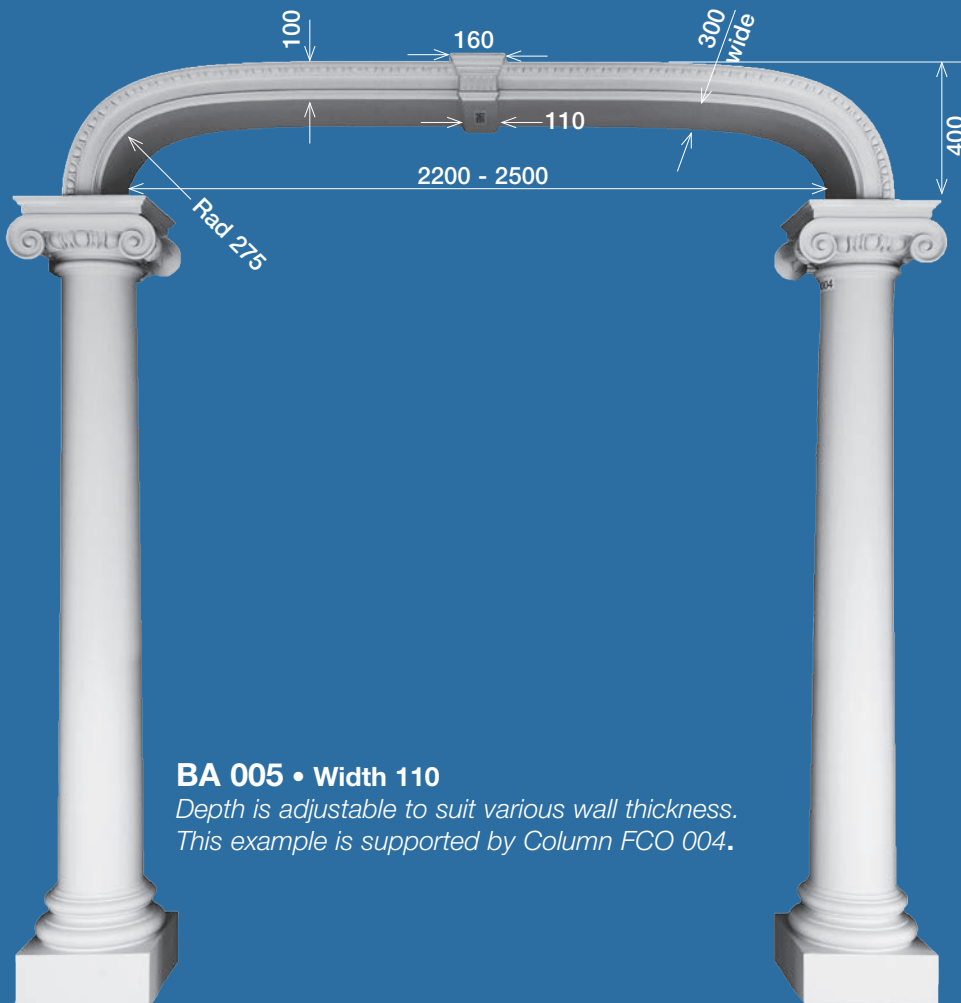

BA 001

BA 002

BA 003

Depth is adjustable to suit various wall thickness

BA 004

BA 005 • Width 110

*Depth is adjustable to suit various wall thickness.
This example is supported by Column FCO 004.*

ELLIPTICAL ARCH BA 006
Depth is adjustable to suit various wall thickness

BA 007
Depth is adjustable to suit various wall thickness

BA 008
Depth is adjustable to suit various wall thickness

BA 009 • Width 115 or 125
Opening is adjustable to suit various wall thickness

Column • Depth 140 (440 max)
Opening is adjustable to suit various wall thickness