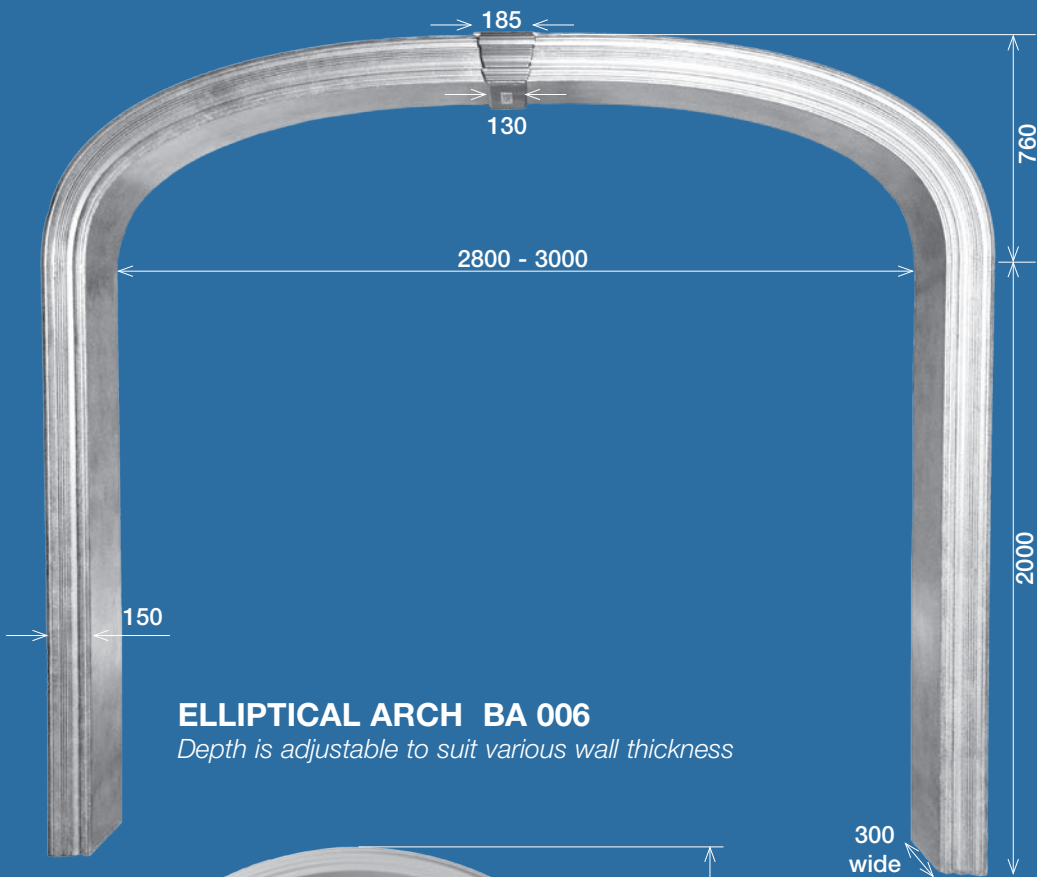

BA 001

BA 002

BA 003

Depth is adjustable to suit various wall thickness

BA 004

BA 005 • Width 110

*Depth is adjustable to suit various wall thickness.
This example is supported by Column FCO 004.*

ELLIPTICAL ARCH BA 006
Depth is adjustable to suit various wall thickness

BA 007
Depth is adjustable to suit various wall thickness

BA 008
Depth is adjustable to suit various wall thickness

BA 009 • Width 115 or 125
Opening is adjustable to suit various wall thickness

Column • Depth 140 (440 max)
Opening is adjustable to suit various wall thickness