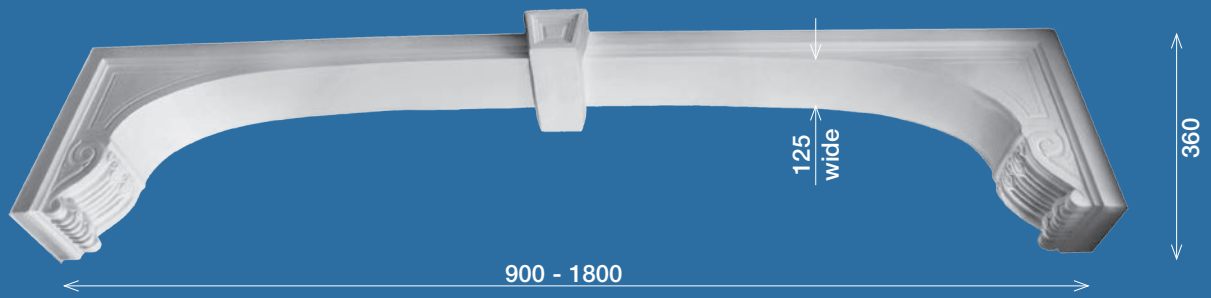

BA 001

BA 002

BA 003

Depth is adjustable to suit various wall thickness

BA 004

BA 005 • Width 110

*Depth is adjustable to suit various wall thickness.
This example is supported by Column FCO 004.*

ELLIPTICAL ARCH BA 006
Depth is adjustable to suit various wall thickness

BA 007
Depth is adjustable to suit various wall thickness

BA 008
Depth is adjustable to suit various wall thickness

BA 009 • Width 115 or 125
Opening is adjustable to suit various wall thickness

Column • Depth 140 (440 max)
Opening is adjustable to suit various wall thickness