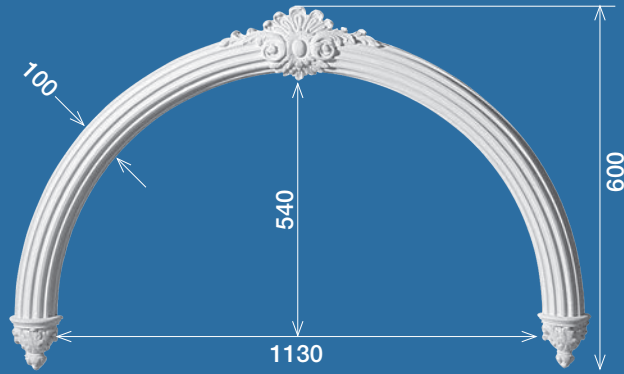

BA 001

BA 002

BA 003

Depth is adjustable to suit various wall thickness

BA 004

BA 005 • Width 110

*Depth is adjustable to suit various wall thickness.
This example is supported by Column FCO 004.*

ELLIPTICAL ARCH BA 006
Depth is adjustable to suit various wall thickness

BA 007
Depth is adjustable to suit various wall thickness

BA 008
Depth is adjustable to suit various wall thickness

BA 009 • Width 115 or 125
Opening is adjustable to suit various wall thickness

Column • Depth 140 (440 max)
Opening is adjustable to suit various wall thickness