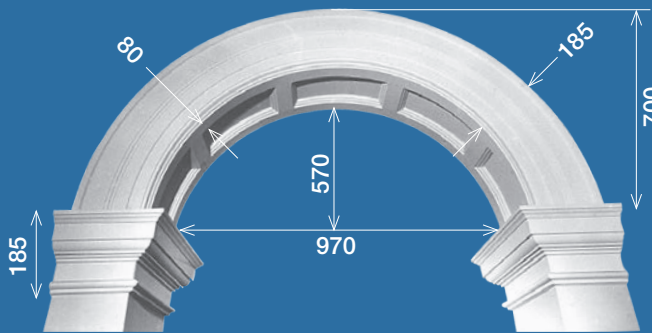

BA 001

BA 002

BA 003

Depth is adjustable to suit various wall thickness

BA 004

BA 005 • Width 110

*Depth is adjustable to suit various wall thickness.
This example is supported by Column FCO 004.*

ELLIPTICAL ARCH BA 006
Depth is adjustable to suit various wall thickness

BA 007
Depth is adjustable to suit various wall thickness

BA 008
Depth is adjustable to suit various wall thickness

BA 009 • Width 115 or 125
Opening is adjustable to suit various wall thickness

Column • Depth 140 (440 max)
Opening is adjustable to suit various wall thickness