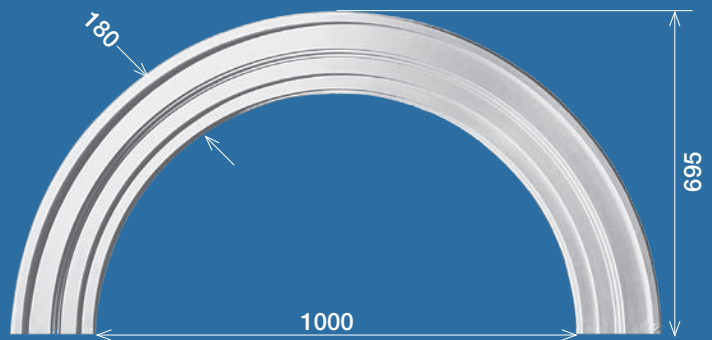

BA 001

BA 002

BA 003

Depth is adjustable to suit various wall thickness

BA 004

BA 005 • Width 110

*Depth is adjustable to suit various wall thickness.
This example is supported by Column FCO 004.*

ELLIPTICAL ARCH BA 006
Depth is adjustable to suit various wall thickness

BA 007
Depth is adjustable to suit various wall thickness

BA 008
Depth is adjustable to suit various wall thickness

BA 009 • Width 115 or 125
Opening is adjustable to suit various wall thickness

Column • Depth 140 (440 max)
Opening is adjustable to suit various wall thickness