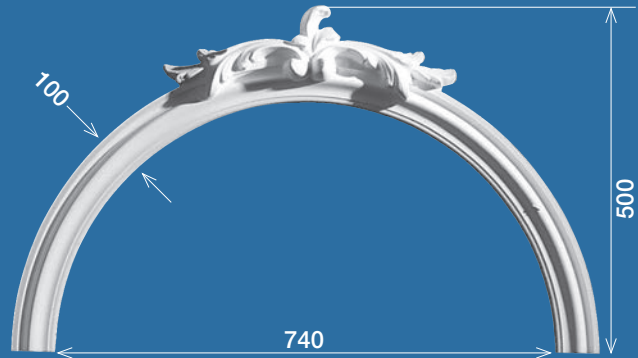

BA 001

BA 002

BA 003

Depth is adjustable to suit various wall thickness

BA 004

BA 005 • Width 110

*Depth is adjustable to suit various wall thickness.
This example is supported by Column FCO 004.*

ELLIPTICAL ARCH BA 006
Depth is adjustable to suit various wall thickness

BA 007
Depth is adjustable to suit various wall thickness

BA 008
Depth is adjustable to suit various wall thickness

BA 009 • Width 115 or 125
Opening is adjustable to suit various wall thickness

Column • Depth 140 (440 max)
Opening is adjustable to suit various wall thickness