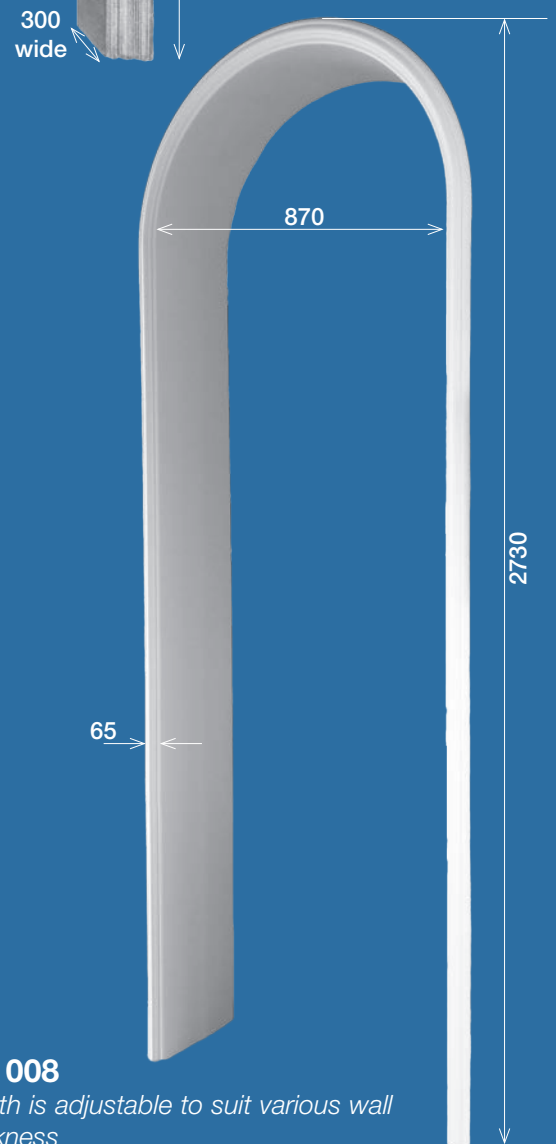

BA 001

BA 002

BA 003

Depth is adjustable to suit various wall thickness

BA 004

BA 005 • Width 110

*Depth is adjustable to suit various wall thickness.
This example is supported by Column FCO 004.*

ELLIPTICAL ARCH BA 006
Depth is adjustable to suit various wall thickness

BA 007
Depth is adjustable to suit various wall thickness

BA 008
Depth is adjustable to suit various wall thickness

BA 009 • Width 115 or 125
Opening is adjustable to suit various wall thickness

Column • Depth 140 (440 max)
Opening is adjustable to suit various wall thickness